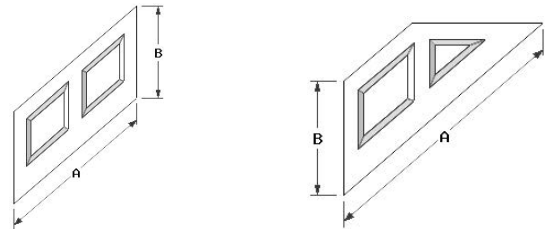

Staircase panels $48 / FT
(up to 36" tall)