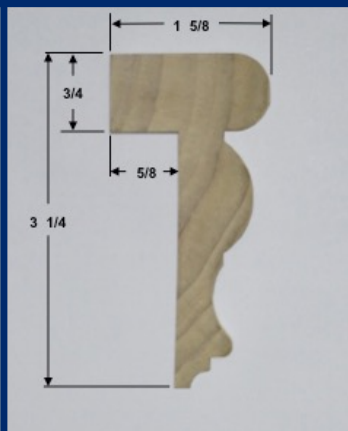

Fire Rated MDF

&

PVC

No Hidden Design Fees

Standard (up to 36" tall) \$36 / FT
 (36 1/16"- 39" tall) **\$39 / FT**
 (39 1/16"- 48" tall) **\$48 / FT**
 (48 1/16"- 60" tall) **\$60 / FT**

Clipped panels \$16 / SQFT

Staircase panels \$48 / FT
 (up to 36" tall)

Full Wall panels \$15 / SQFT

Top Cap Moldings

3 1/4" Poplar Top Cap \$7 / foot

1 5/8" Poplar Top Cap \$6 / foot