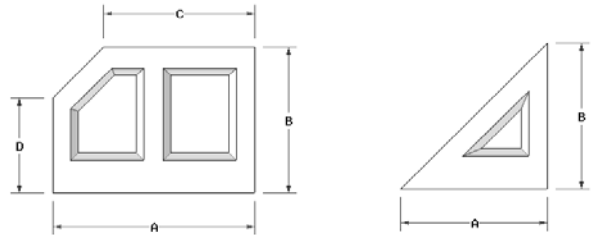

Fire Rated MDF

&

PVC

No Hidden Design Fees

Standard (up to 36" tall) \$36 / FT
 (36 1/16"- 39" tall) **\$39 / FT**
 (39 1/16"- 48" tall) **\$48 / FT**
 (48 1/16"- 60" tall) **\$60 / FT**

Clipped panels \$16 / SQFT