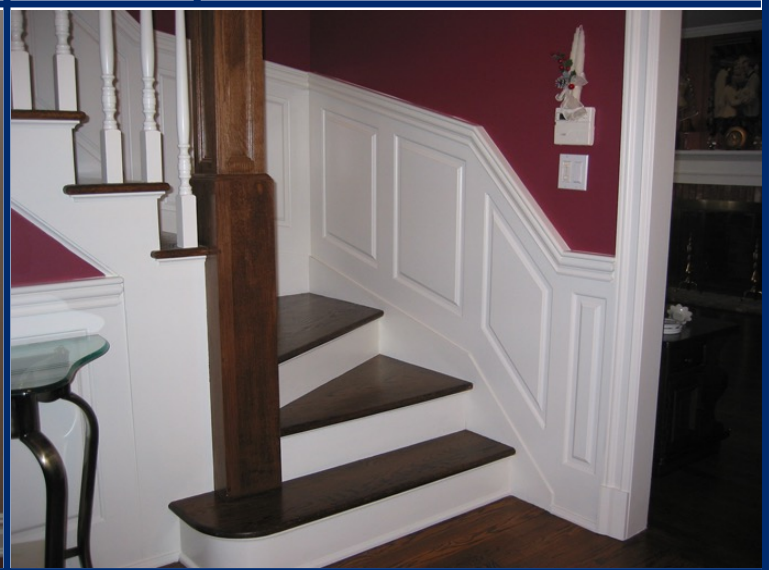

WainscotingAmerica.com

770 Bound Line Rd, Wolcott, CT 06716

T 888-536-0002

© 2023 WainscotingAmerica.com August 4, 2023